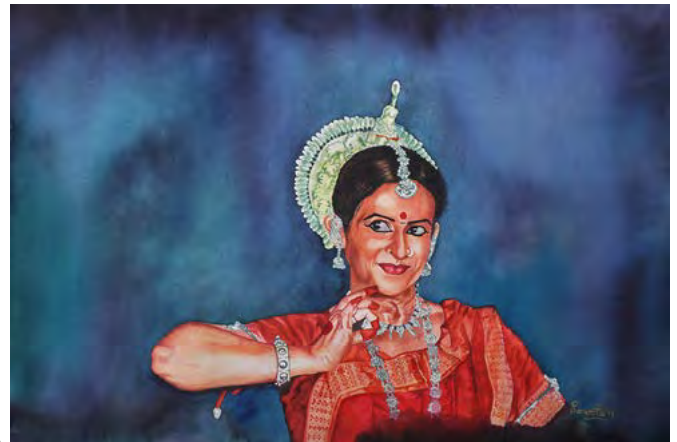

Fabriano in Acquarello

India

Fabriano
in Watercolor
2020/21

Joyeeta Neogi

Fabriano in Acquarello

India

Fabriano
in Watercolor
2020/21

Sangeeta Agarwal