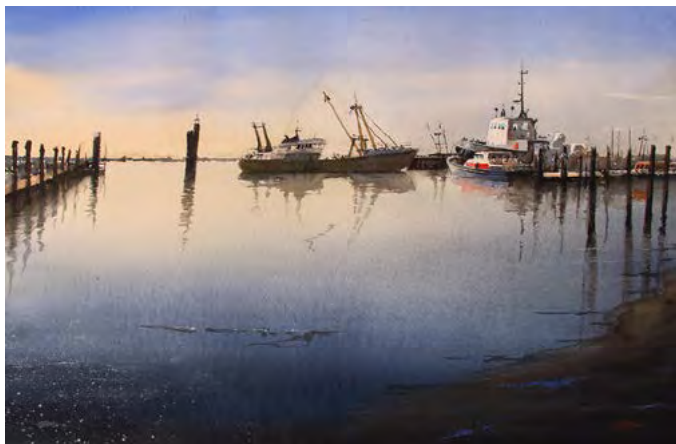

Still life of hare and eggs
38x56 cm

Fabriano in Acquarello

Holland

Fabriano
in Watercolor
2020/21

Jan Min

IWS Holland

Autumn morning in Terschelling

Fabriano in Acquarello