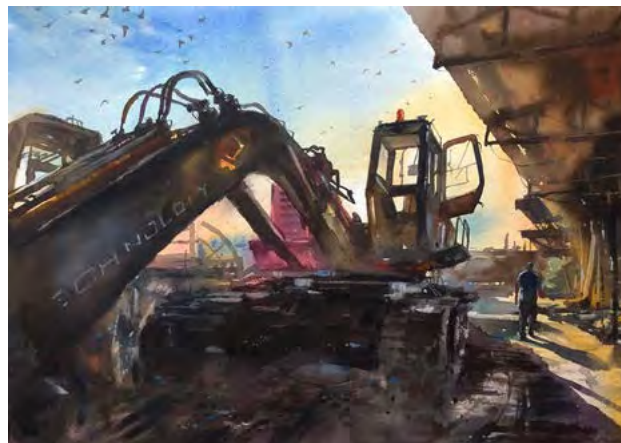

Fabriano in Acquarello

Taiwan

Fabriano
in Watercolor
2020/21

Hung-Min Liu

IWA Taiwan

The desire for the light
38x56 cm

Fabriano in Acquarello

Taiwan

Fabriano
in Watercolor
2020/21

Yao-Chou Ho

IWA Taiwan

Break time
38x56 cm