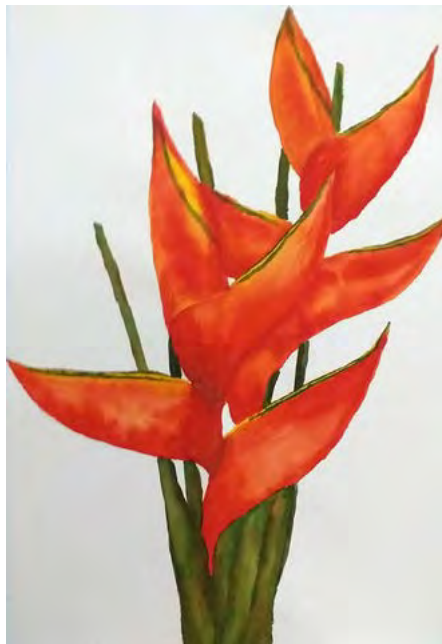

Fabriano in Acquarello Philippines

Fabriano
in Watercolor
2020/21

Constancia Silva

Lift up!
56x38 cm

Fabriano in Acquarello Philippines

Fabriano
in Watercolor
2020/21

Melanie Reyes Tuquet

IWS Philippines, IWS Global

Fragile
38x56 cm