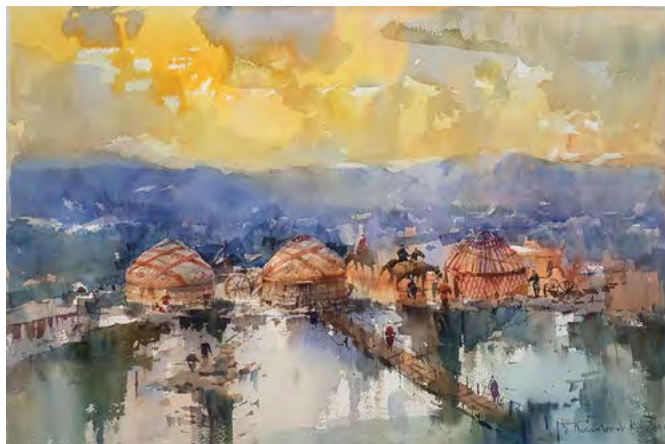

Fabriano in Acquarello

Kazakhstan

Fabriano
in Watercolor
2020/21

Elena Popova

Fabriano in Acquarello

Kazakhstan

Fabriano
in Watercolor
2020/21

Rashid Kulbaturov