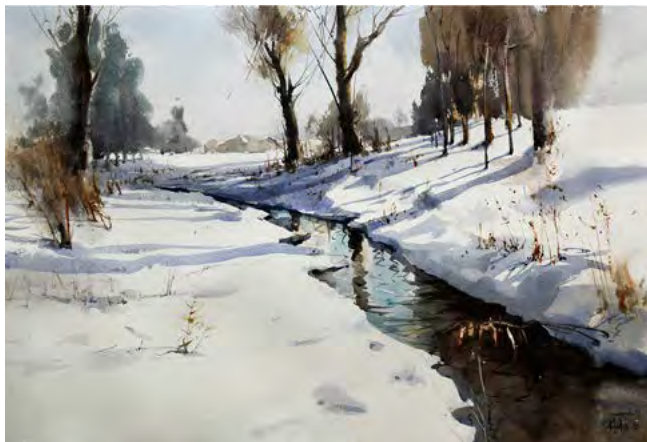

Fabriano in Acquarello

Canada
Central Region

Fabriano
in Watercolor
2020/21

Helal Uddin Sarker

Fabriano in Acquarello

Canada
Central Region

Fabriano
in Watercolor
2020/21

Peter Marsh