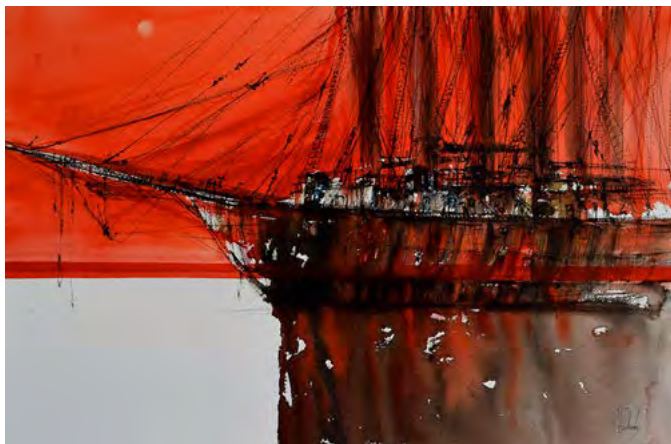

Fabriano in Acquarello

Belarus

Fabriano
in Watercolor
2020/21

Volha Belevets

Spain

Time and silence
38x56 cm

Fabriano in Acquarello

Belarus

Fabriano
in Watercolor
2020/21

Maryia Kazak

Grape
56x38 cm