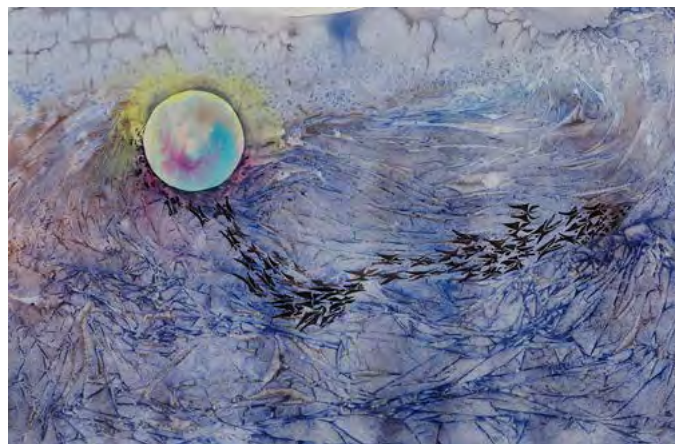

Fabriano in Acquarello

Estonia

Fabriano
in Watercolor
2020/21

Gennadi Lapin

Fabriano in Acquarello

Estonia

Fabriano
in Watercolor
2020/21

Kersti Kohtla