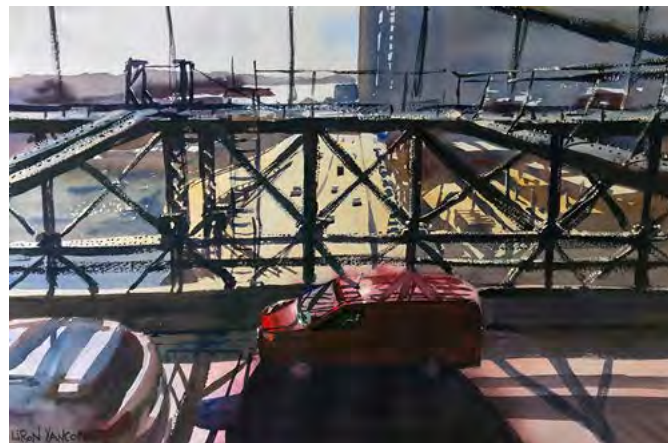

Fabriano in Acquarello

Israel

Fabriano
in Watercolor
2020/21

Elana Bagley

IWS Israel

Stormy day
45x30 cm

Fabriano in Acquarello

Israel

Fabriano
in Watercolor
2020/21

Liron Yanconsky

IWS Israel

Brooklyn bridge
38x56 cm