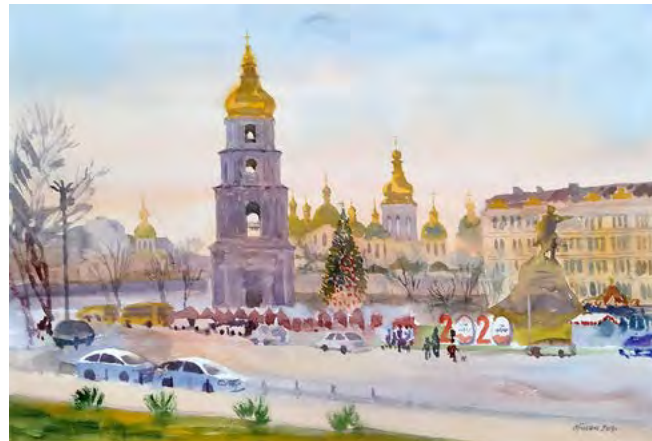

Fabriano in Acquarello

Ukraine

Fabriano
in Watercolor
2020/21

Oleksandr Fabrychnikov

Fabriano in Acquarello

Ukraine

Fabriano
in Watercolor
2020/21

Oleksandr Horban