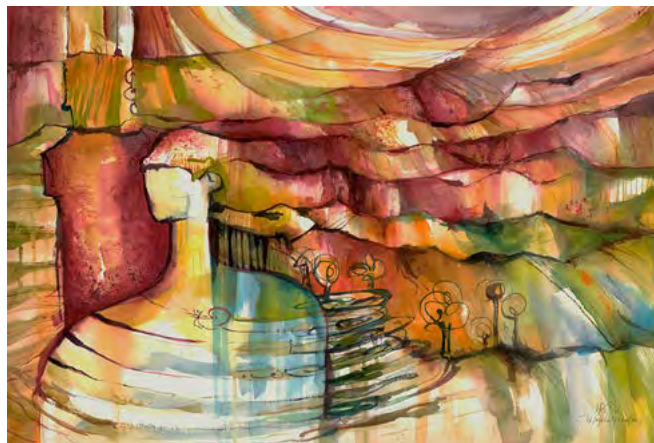

Fabriano in Acquarello

Costa Rica

Fabriano
in Watercolor
2020/21

Magda Córdoba

ACA, AIAP Costa Rica

A beautiful day
38x56 cm

Fabriano in Acquarello

Costa Rica